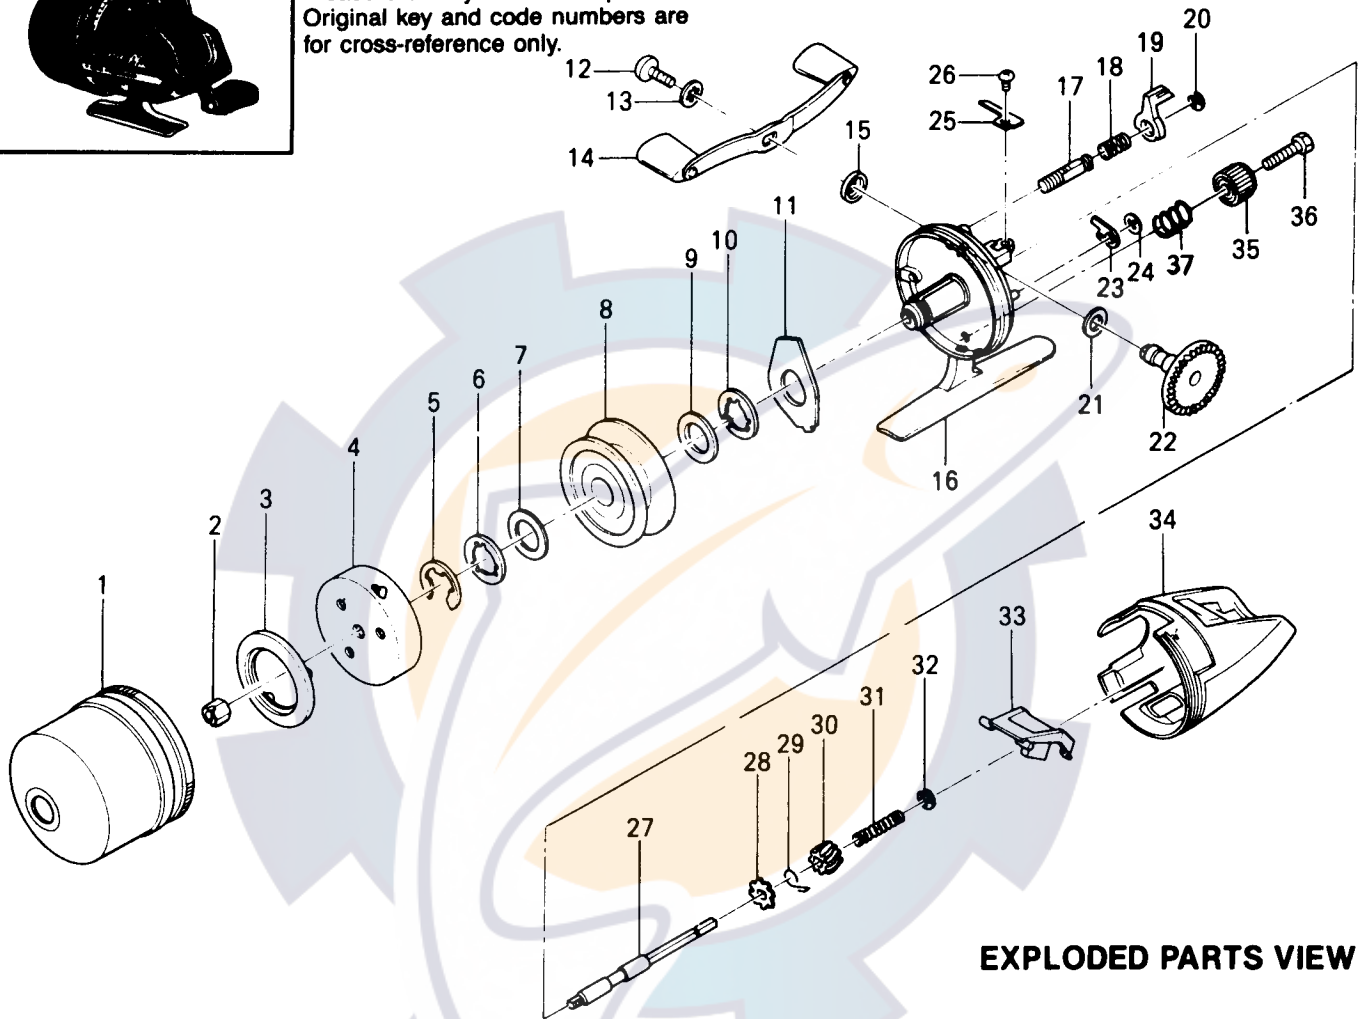

● **SP 101P**

TO ORDER:
 This reel belongs to the "SP" series.
 Please order by series and part number.
 Original key and code numbers are
 for cross-reference only.

EXPLODED PARTS VIEW

PARTS LIST

ORIGINAL PART #	ORIGINAL KEY #	ORIGINAL CODE #	DESCRIPTION	ORIGINAL PART #	ORIGINAL KEY #	ORIGINAL CODE #	DESCRIPTION
1.	1.	6-0489 296100	Front Cover Assembly	20.	20.	7-0040 106000	"E" Lock
2.	2.	7-0311 296000	Rotor Nut	21.	21.	7-0446 296000	Drive Gear Washer
3.	3.	7-0350 296100	Line Snubber	22.	22.	7-0408 296100	Drive Gear
4.	4.	6-0309 296100	Rotor Assembly	23.	23.	7-0427 296100	Anti-Reverse Pawl
5.	5.	7-0040 906000	Spool Retainer	24.	24.	7-0043 302500	Anti-Reverse Pawl Retainer
6.	6.	7-0240 296000	Key Washer 1	25.	25.	7-0154 296000	Drag Lever Click Spring
7.	7.	7-0238 296000	Drag Washer 1	26.	26.	7-0013 303600	Click Spring Screw
8.	8.	7-0201 296100	Spool	27.	27.	7-0412 296100	Main Shaft
9.	9.	7-0239 296000	Drag Washer 2	28.	28.	7-0493 296000	Anti-Reverse Ratchet
10.	10.	7-0241 296000	Key Washer 2	29.	29.	7-0422 296000	Anti-Reverse Pawl Spring
11.	11.	6-0219 296100	Drag Plate Assembly	30.	30.	7-0407 296000	Pinion Gear
12.	12.	7-0710 296000	Handle Lock Screw	31.	31.	7-0492 296000	Main Shaft Spring
13.	13.	7-0725 296000	Handle Lock Washer	32.	32.	7-0040 304000	Main Shaft Spring Retainer
14.	14.	6-0709 296100	Handle Assembly	33.	33.	7-0614 296100	Push Button
15.	15.	7-0550 296000	Drive Gear Shaft Cover	34.	34.	7-0613 296100	Rear Housing
16.	16.	7-0401 296100	Body	35.	35.	7-0101 296100	Drag Dial
17.	17.	7-0163 296000	Fighting Drag Shaft	36.	36.	7-0107 296000	Drag Screw
18.	18.	7-0164 296000	Fighting Drag Spring	37.	37.	7-0151 296000	Drag Dial Spring
19.	19.	7-0153 296000	Fighting Drag Lever				